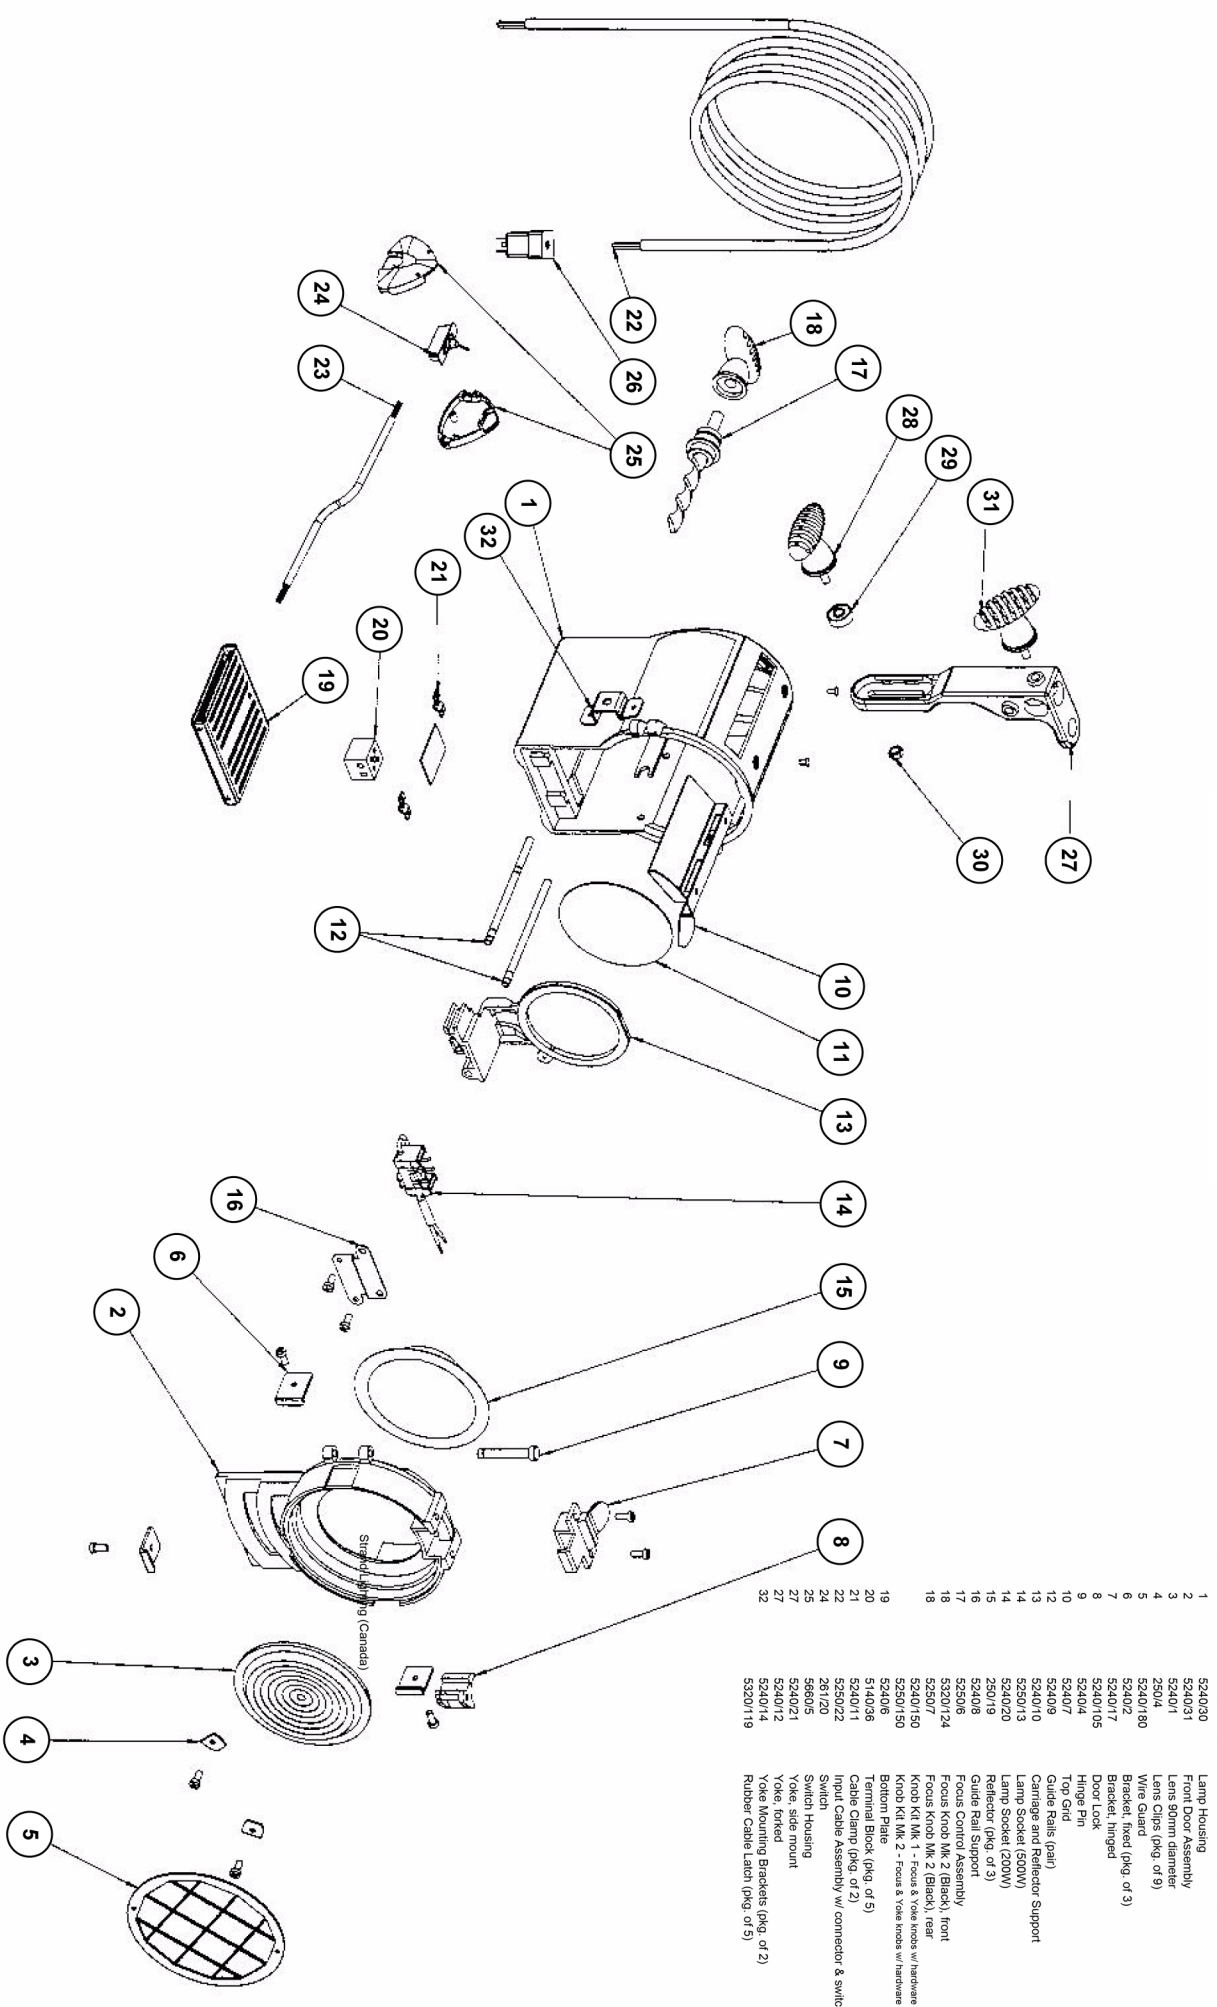

# Bambino 500W USA

BAMBINO 200/500  
Diag. Ident. No.

Strand Part # Description

Strand Part #	Description
1	Lamp Housing
2	Front Door Assembly
3	Lens
4	Lens Driver (pkg. of 5)
5	Wire Guard
6	Bracket, fixed (pkg. of 3)
7	Bracket, hinged
8	Door Lock
9	Hinge Pin
10	Top Grid
11	Guide Rails (pair)
12	Carriage and Reflector Support
13	Lamp Socket (500W)
14	Lamp Socket (200W)
15	Reflector (pkg. of 3)
16	Guide Rail Support
17	Focus Control Assembly
18	Focus Knob Mk. 1 (Black), front
19	Focus Knob Mk. 2 (Black), rear
20	Knob Kit Mk. 1 - Focus & Yoke knobs w/ hardware
21	Knob Kit Mk. 2 - Focus & Yoke knobs w/ hardware
22	Bottom Plate
23	Terminal Block (pkg. of 5)
24	Cable (pkg. of 2)
25	Inlet Cable Assembly w/ connector & switch
26	Switch
27	Yoke, side mount
28	Yoke, forward
29	Yoke Mounting Brackets (pkg. of 2)
30	Rubber Cable Latch (pkg. of 5)
31	Strand Part #
32	Description